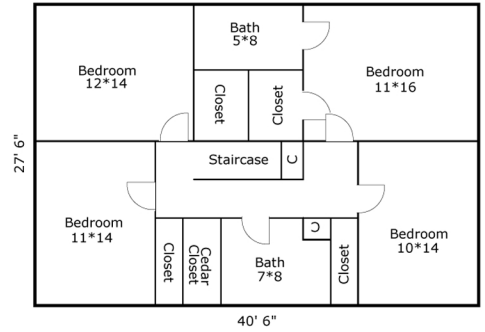

4405 Ellsworth Dr

Living Area

First Floor	1367 Sq ft
Second Floor	1114 Sq ft
Total Above Grade Finished Sq Ft	2481 Sq ft
Total Building Finished Sq Ft	3162 Sq ft
Basement	1047 Sq ft
Basement Finished Sq Ft	681 Sq ft
Wood Deck	573 Sq ft
2 Car Attached	518 Sq ft