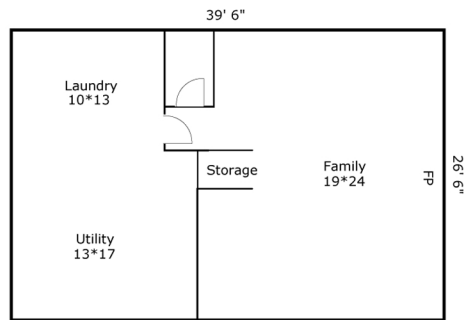

4405 Ellsworth Dr

Living Area

First Floor	1367 Sq ft
Second Floor	1114 Sq ft
Total Above Grade Finished Sq Ft	2481 Sq ft
Total Building Finished Sq Ft	3162 Sq ft
Basement	1047 Sq ft
Basement Finished Sq Ft	681 Sq ft
Wood Deck	573 Sq ft
2 Car Attached	518 Sq ft