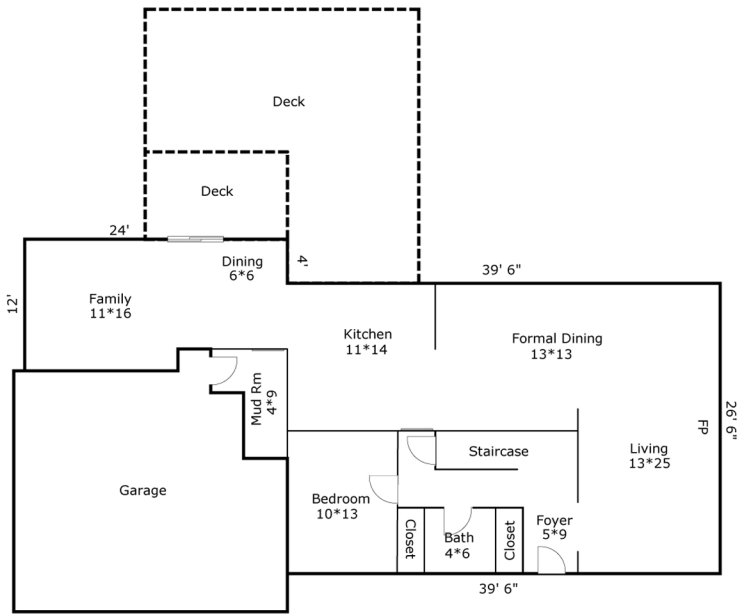

4405 Ellsworth Dr

Living Area

First Floor	1367 Sq ft
Second Floor	1114 Sq ft
Total Above Grade Finished Sq Ft	2481 Sq ft
Total Building Finished Sq Ft	3162 Sq ft
Basement	1047 Sq ft
Basement Finished Sq Ft	681 Sq ft
Wood Deck	573 Sq ft
2 Car Attached	518 Sq ft