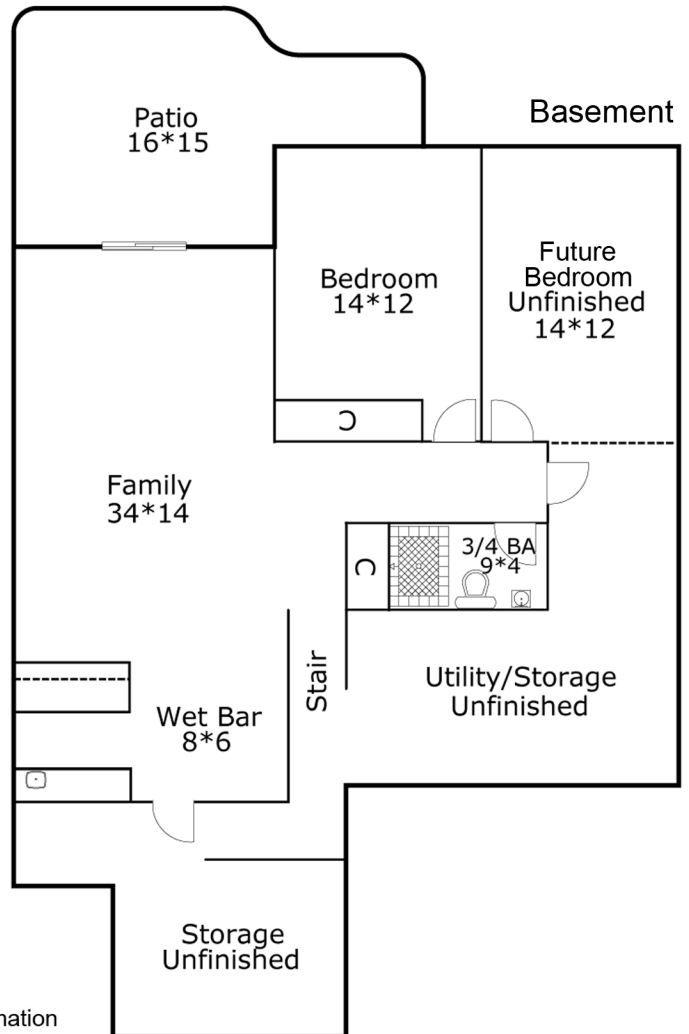

First Floor (Foundation 1704 Sq ft)	1888 Sq ft
Total Above Grade Finished Sq Ft	1888 Sq ft
Total Building Finished Sq Ft	2829 Sq ft
Basement	1704 Sq ft
Basement Finished Sq Ft	941 Sq ft
Total Building Finished Sq Ft	3592 Sq ft
Deck	349 Sq ft
Patio	274 Sq ft
Porch	48 Sq ft
Garage	485 Sq ft

\*Disclaimer: This is an opinion of the square footage of this property. All information is deemed reliable, but is not guaranteed and should be independently verified.