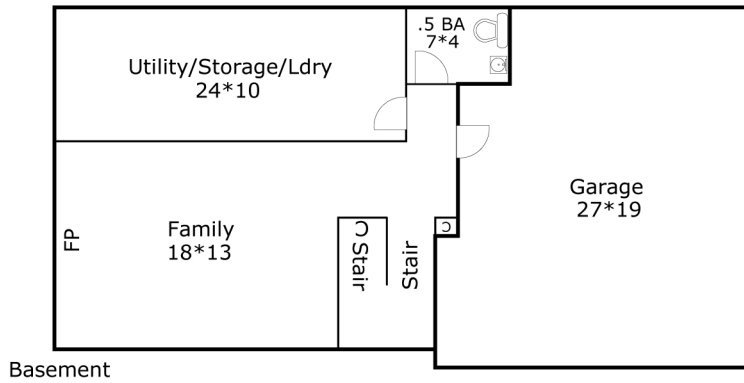

6416 Parnell Ave

\*Disclaimer: This is an opinion of the finished square footage of the subject property. All information is deemed reliable, but is not guaranteed and should be verified.

First Floor (Foundation 1472 Sq ft)	1472 Sq ft
Total Above Grade Finished Sq Ft	1472 Sq ft
Total Building Finished Sq Ft	1996 Sq ft
Basement	788 Sq ft
Basement Finished Sq Ft	524 Sq ft
Total Building Sq Ft	2304 Sq ft
Crawl Space	48 Sq ft
Deck	229 Sq ft
Garage	632 Sq ft