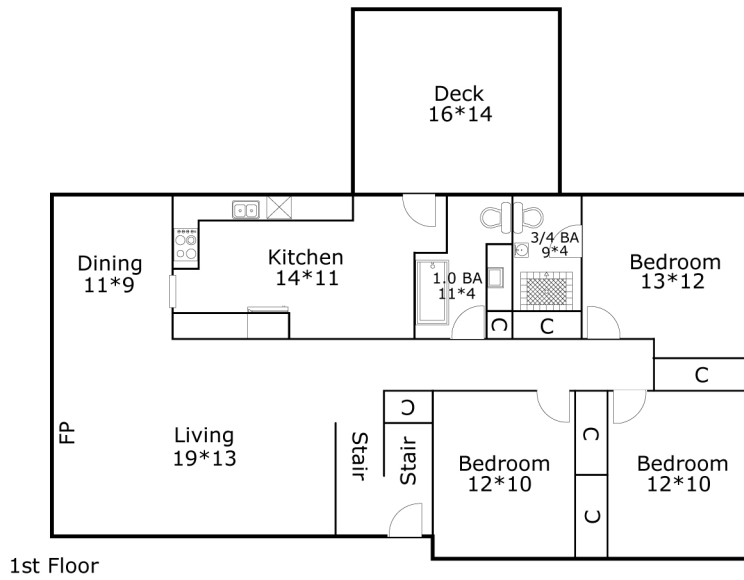

6416 Parnell Ave

\*Disclaimer: This is an opinion of the finished square footage of the subject property. All information is deemed reliable, but is not guaranteed and should be verified.

First Floor (Foundation 1472 Sq ft)	1472 Sq ft
Total Above Grade Finished Sq Ft	1472 Sq ft
Total Building Finished Sq Ft	1996 Sq ft
Basement	788 Sq ft
Basement Finished Sq Ft	524 Sq ft
Total Building Sq Ft	2304 Sq ft
Crawl Space	48 Sq ft
Deck	229 Sq ft
Garage	632 Sq ft