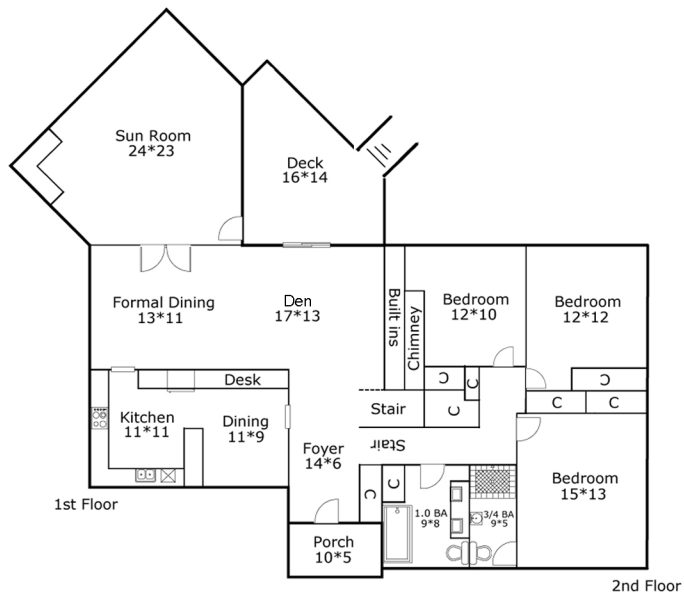

7304 Schey Dr

First Floor	(Foundation 2244 Sq ft)	1258 Sq ft
Second Floor		986 Sq ft
Total Above Grade Finished Sq Ft		2244 Sq ft
Total Building Finished Sq Ft		3473 Sq ft
Basement		1277 Sq ft
Basement Finished Sq Ft		1229 Sq ft
Deck		217 Sq ft
Deck		375 Sq ft
Patio		283 Sq ft
Garage		966 Sq ft