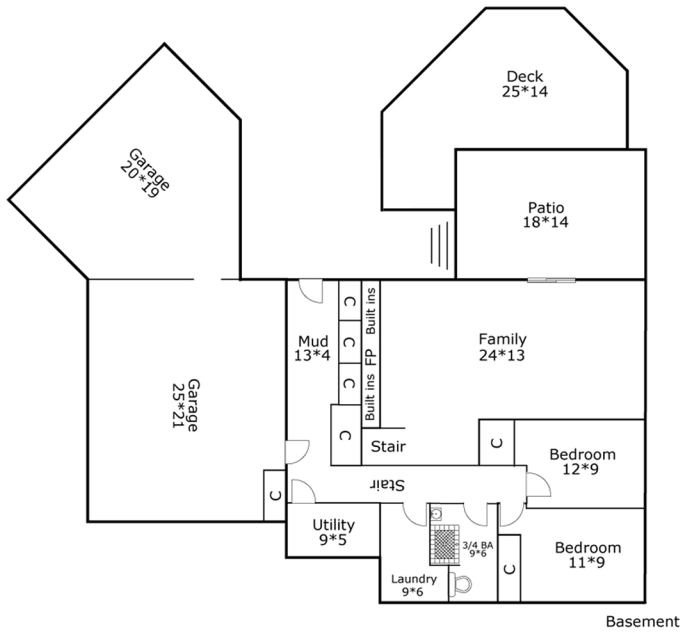

7304 Schey Dr

First Floor	(Foundation 2244 Sq ft)	1258 Sq ft
Second Floor		986 Sq ft
Total Above Grade Finished Sq Ft		2244 Sq ft
Total Building Finished Sq Ft		3473 Sq ft
Basement		1277 Sq ft
Basement Finished Sq Ft		1229 Sq ft
Deck		217 Sq ft
Deck		375 Sq ft
Patio		283 Sq ft
Garage		966 Sq ft