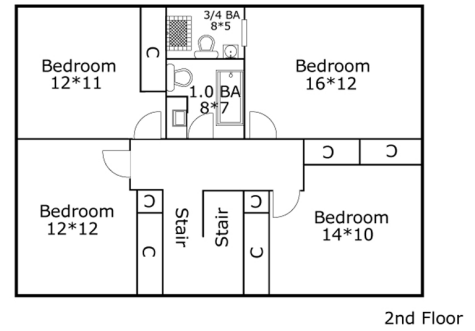

6600 Southcrest Dr

First Floor	(Foundation 1561 Sq ft)	1561 Sq ft
Second Floor		1053 Sq ft
Total Above Grade Finished Sq Ft		2614 Sq ft
Total Building Finished Sq Ft		3619 Sq ft
Basement		1327 Sq ft
Basement Finished Sq Ft		1005 Sq ft
Patio		377 Sq ft
Porch		181 Sq ft
Garage		574 Sq ft