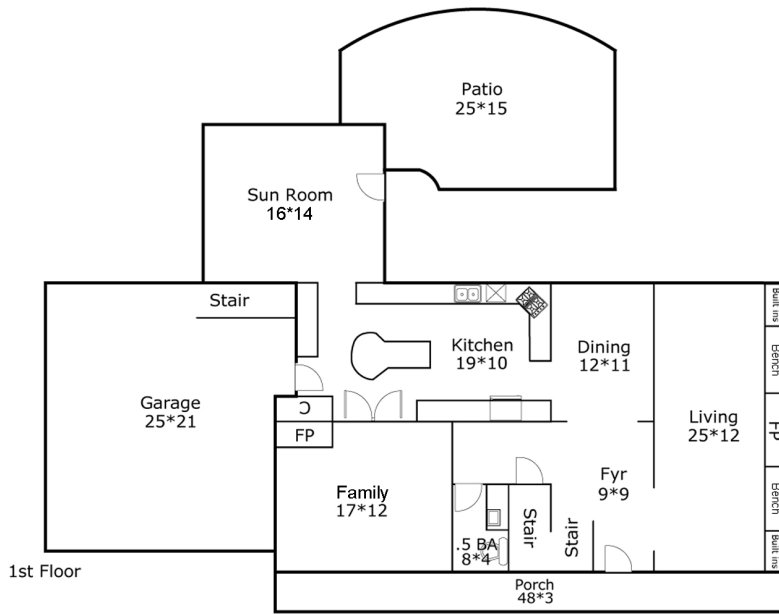

6600 Southcrest Dr

First Floor	(Foundation 1561 Sq ft)	1561 Sq ft
Second Floor		1053 Sq ft
Total Above Grade Finished Sq Ft		2614 Sq ft
Total Building Finished Sq Ft		3619 Sq ft
Basement		1327 Sq ft
Basement Finished Sq Ft		1005 Sq ft
Patio		377 Sq ft
Porch		181 Sq ft
Garage		574 Sq ft