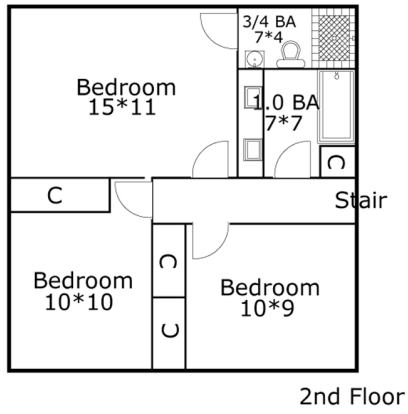

4104 Lynn Ave

First Floor	Foundation	1316 Sq Ft	1316 Sq ft
Second Floor			629 Sq ft
Total Above Grade Finished Sq Ft			1925 Sq ft
Total Building Finished Sq Ft			1925 Sq ft
Porch			91 Sq ft
Deck			669 Sq ft
Shed	10*12		120 Sq ft
Garage			464 Sq ft