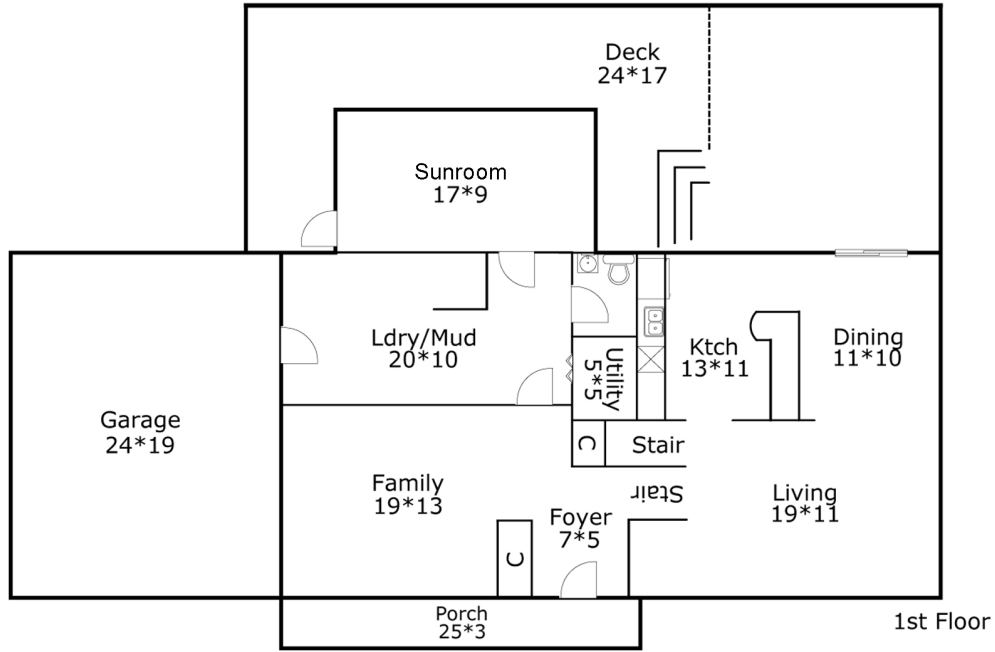

4104 Lynn Ave

First Floor	Foundation	1316 Sq Ft	1316 Sq ft
Second Floor			629 Sq ft
Total Above Grade Finished Sq Ft			1925 Sq ft
Total Building Finished Sq Ft			1925 Sq ft
Porch			91 Sq ft
Deck			669 Sq ft
Shed	10*12		120 Sq ft
Garage			464 Sq ft